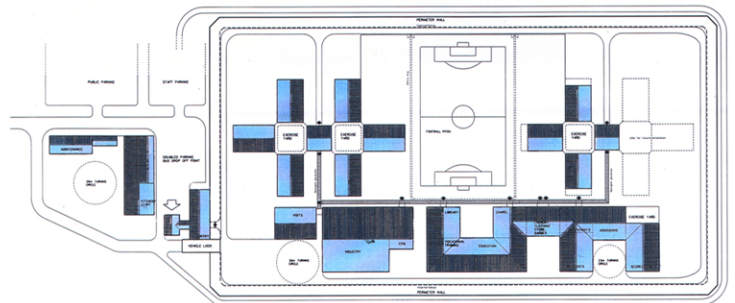

KILMARNOCK