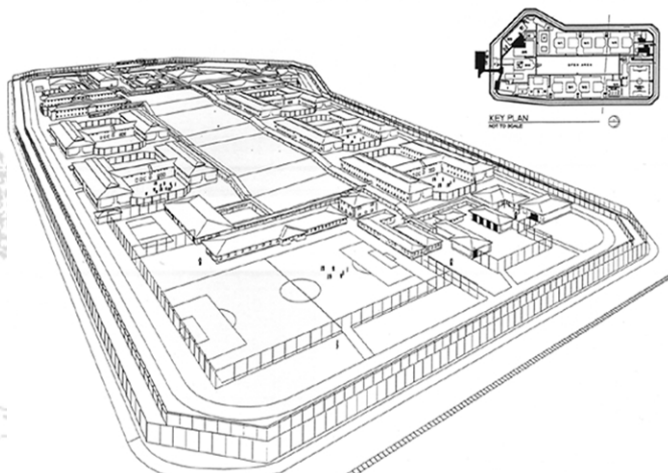

EMPANGENI KWA ZULU