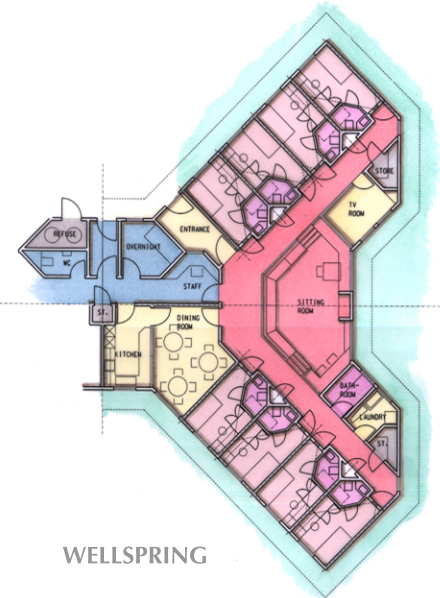

Internationally, consultancy work has been undertaken in South Africa, designing a 1400 bed prison for the International contractor, Spie Batignolle.

Combinations of new build, renovation and phased refurbishment projects have been successfully implemented by Nick and his team members, in a number of facilities across of the Prison Estate. Design solutions have been prepared on a diverse range of projects such as Therapeutic Communities and Mother and Baby Units. Architectural services in varying forms, have been provided for a variety of types of establishments, from Young Offender's Institutions, Juvenile facilities and a variety of categories of adult prisons, from the low security establishment HMP Erlestoke to the Vulnerable prisoners Unit at HMP Parc.

Nick was originally involved in the development of a pioneering new private sector facility for the secure accommodation and education of minors with the Wellspring Foundation, pre-dating the Youth Justice Board.

Beyond work for the Prison Service, Nick has participated in PFI submissions for the Immigration Service, the Metropolitan Police and undertaken work for the British Transport Police at one of their new Custody Suites in London.

WELLSPRING